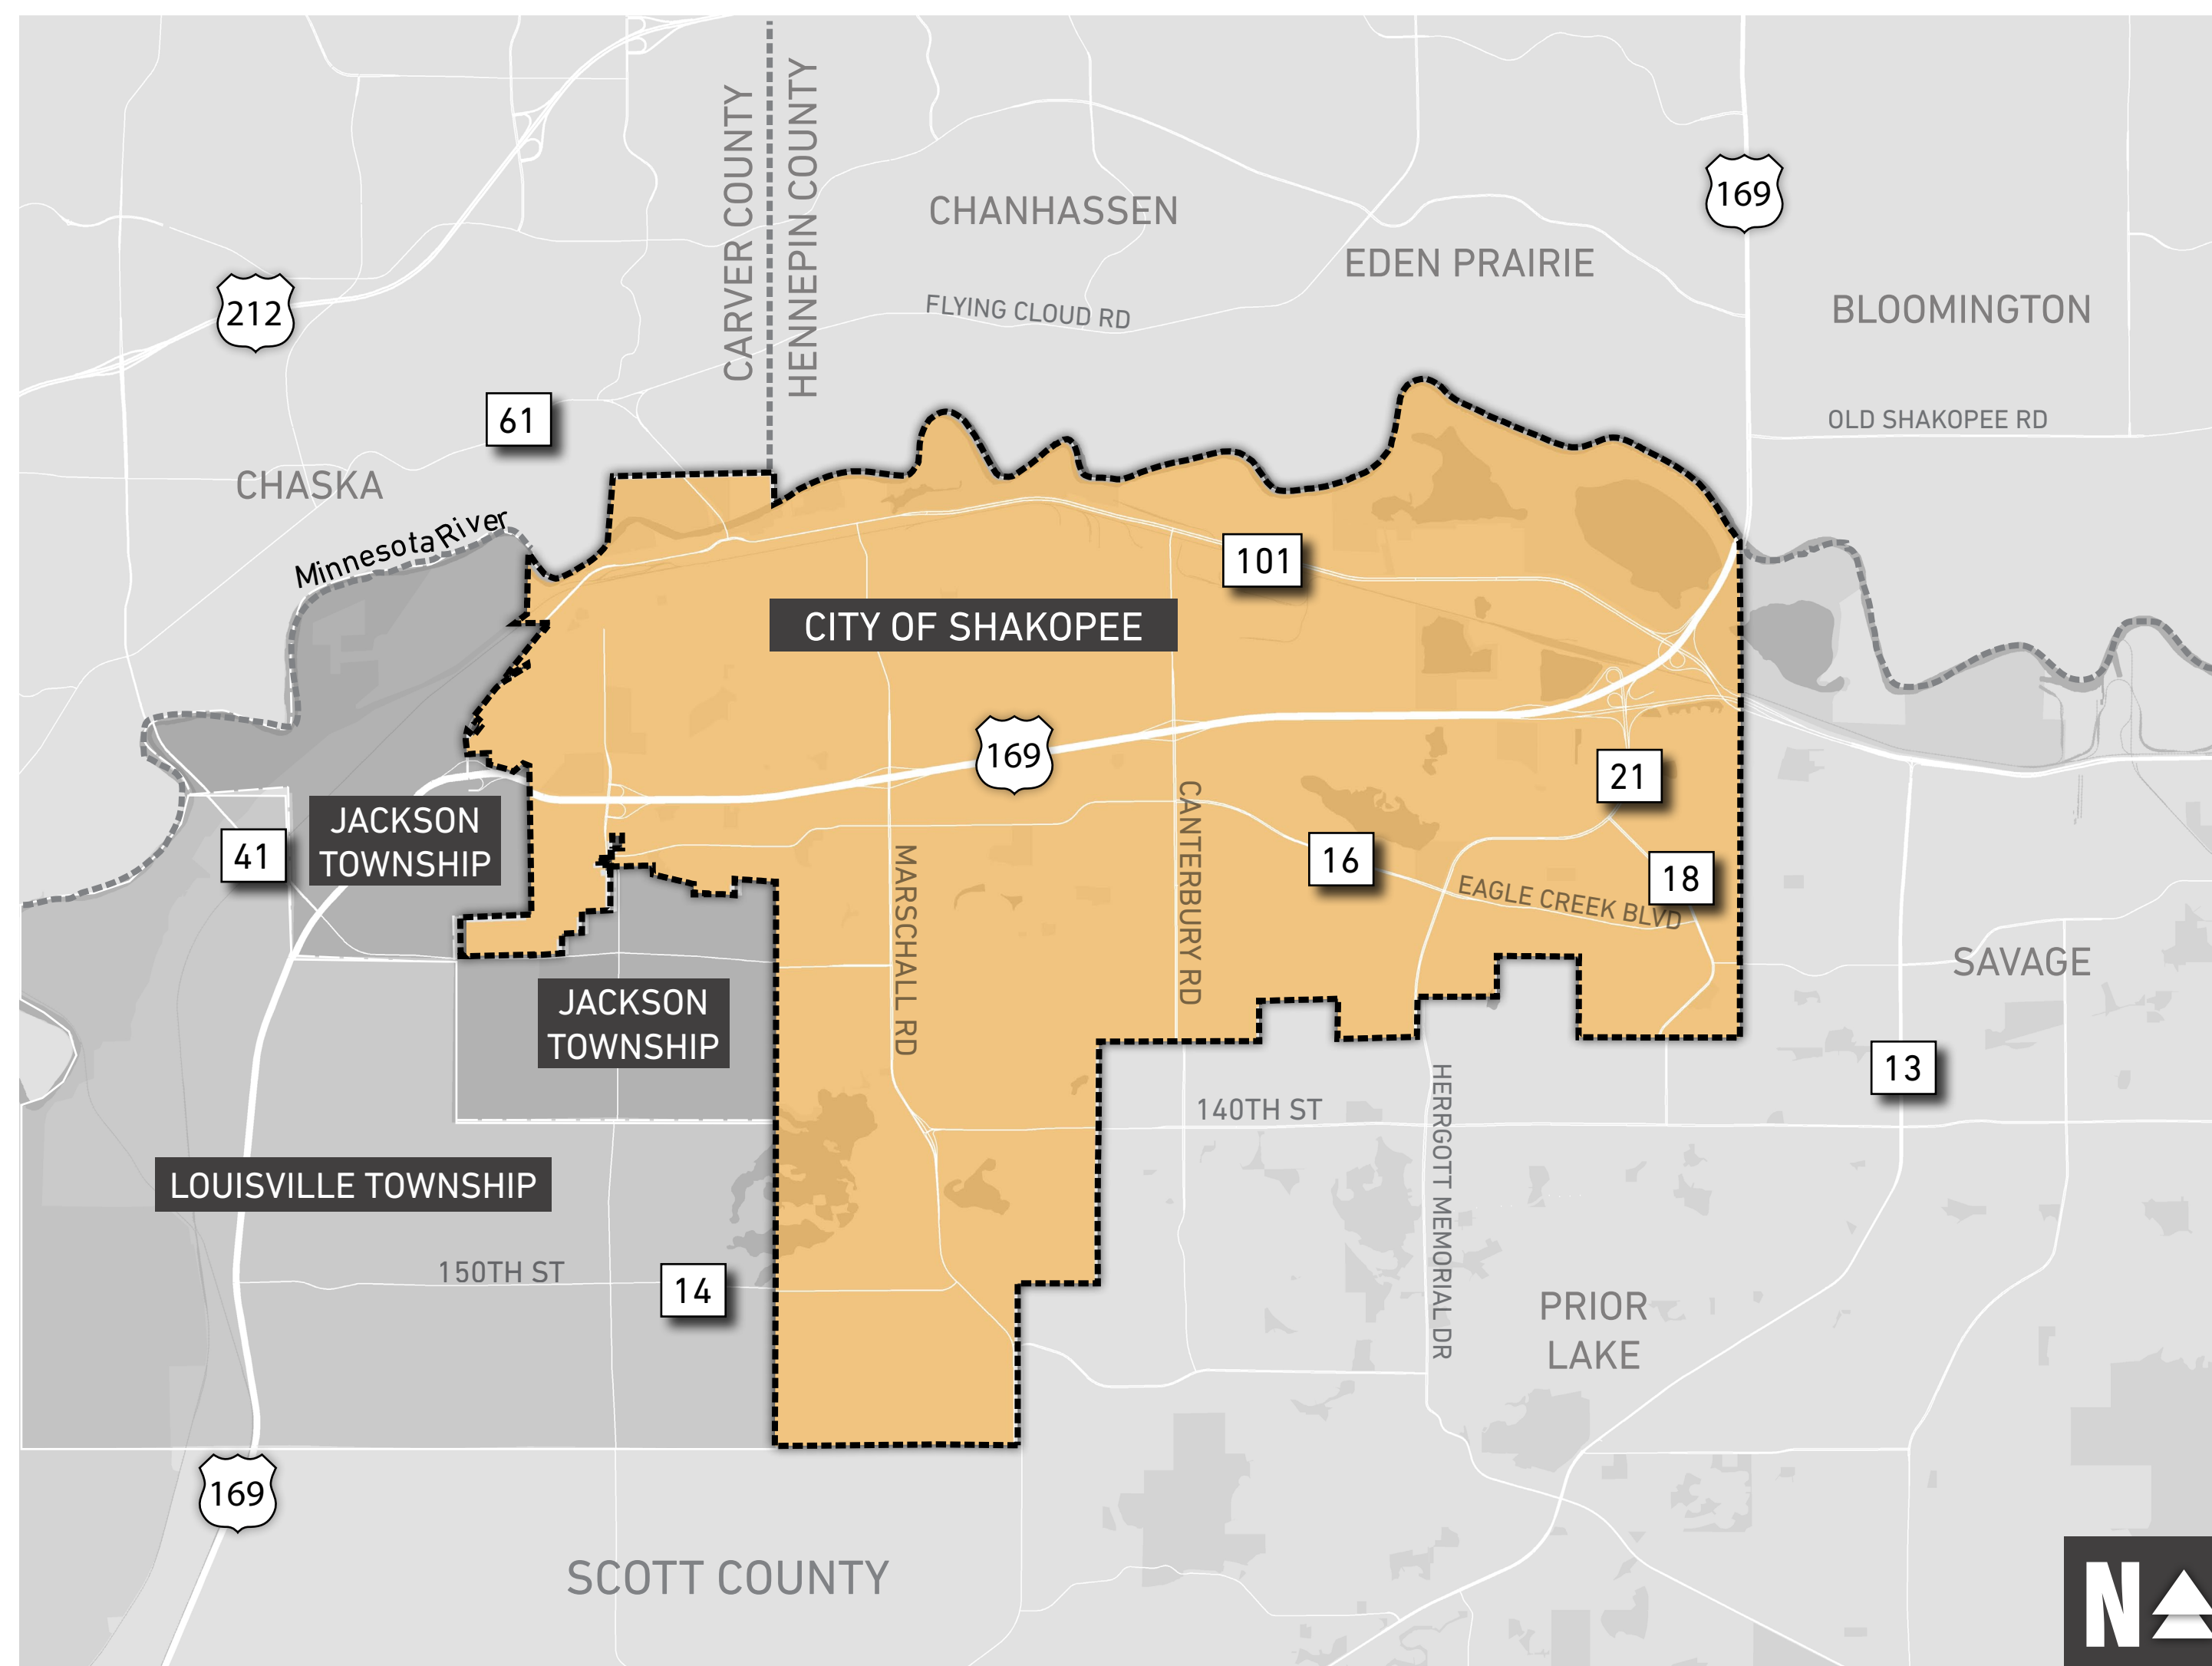

ABOUT THIS PLAN

Envision Shakopee is a community-oriented, consensus-focused comprehensive planning process designed to inspire all who live, work, play, and learn in the City of Shakopee to take part in defining a clear vision for the future of our city.

The **Envision Shakopee 2040 Comprehensive Plan** will be a **guidebook for the city's vision and blueprint for the next 20 years**. It will reflect our shared concerns and aspirations, anticipate future growth and redevelopment needs, guide decision making and address our responsibility to future generations.

THE PLANNING AREA

Shakopee has experienced significant growth in recent decades. Envision Shakopee will focus on continuing the success of our city and examine existing conditions and future plans for Jackson and Louisville Townships as part of the city's strategic plan for growth and future development.